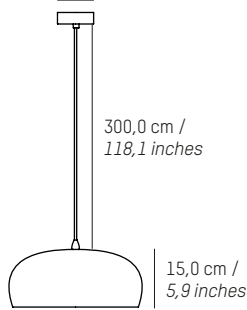

9,5 cm / 3,7 inches

300,0 cm /
118,1 inches

15,0 cm /
5,9 inches

35,0 cm / 13,8 inches

Date		Type	
Project			
Location			
Model#		Quantity	
Specifier			

BRUSH 35

DESIGNER: PIERRE CHARRIÉ

YEAR: 2023

35,0 cm / 13,8 inches

Height

15,0 cm / 5,9 inches

Weight

1,9 kg / 4,2 lbs

PARCEL LOGISTICS

Box 1/1

36,5 x 36,5 x 22,5cm
14,4 x 14,4 x 8,9 inches
2,8 kg
6,2 lbs

40W max

Recommended bulb

2700K, about 1500lm
H max: 11,0 cm /
4,3 inches

Cable / wire length

300,0 cm
118,1 inches

Cable / wire colour

White

Environment

Indoor

Canopy included

Yes

Canopy shape

Circular

Canopy size

Ø9,5 cm
Ø3,7 inches

Canopy material